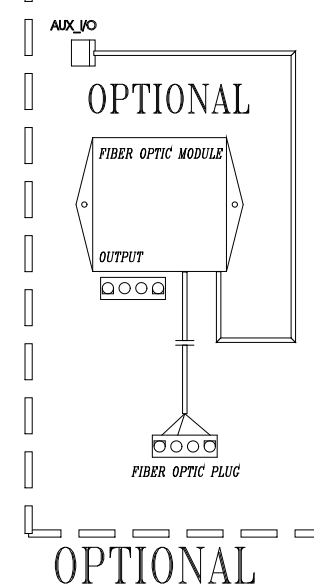

LEGEND	
	- 1/4" QUICK CONNECT
	- 1/4" QUICK CONNECT PIGGYBACK
	- FORK CONNECTOR
	- RING CONNECTOR
	- SOCKET CONNECTOR
	- PIN CONNECTOR

34-0178

HYDRO-QUIP
CORONA, CA (909) 273-7575

Manufacture Notes:

Approved By:

Dwg. No. **H221AH-KPQY-Z6**
Sheet metal Part # **65-0221**

Drawn **CDV**
Date **6.25.01**
Diagram No. **4302-J**

Wire Color Code	
B - Black	G - Green
Br - Brown	Bl - Blue
R - Red	V - Violet
O - Orange	W - White
Y - Yellow	Gr - Gray