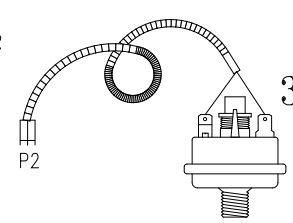

LEGEND	
	- 1/4" QUICK CONNECT
	- 1/4" QUICK CONNECT PIGGYBACK
	- FORK CONNECTOR
	- RING CONNECTOR
	- SOCKET CONNECTOR
	- PIN CONNECTOR

34-0178

HYDRO-QUIP
CORONA, CA (909) 273-7575

Manufacture Notes:

Approved By:

Dwg. No. **H221AH-KPQY-Z6**
Sheet metal Part # **65-0221**

Drawn **CDV**
Date **6.25.01**
Diagram No. **4302-J**

Wire Color Code	
B - Black	G - Green
Br - Brown	Bl - Blue
R - Red	V - Violet
O - Orange	W - White
Y - Yellow	Gr - Gray