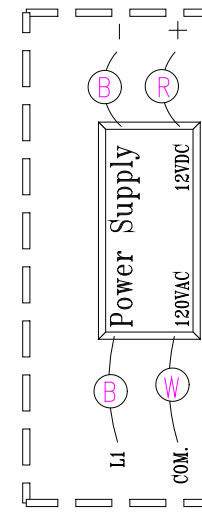

LEGEND	
	- 1/4" QUICK CONNECT
	- 1/4" QUICK CONNECT PIGGYBACK
	- FORK CONNECTOR
	- RING CONNECTOR
	- SOCKET CONNECTOR
	- PIN CONNECTOR

34-0178

HYDRO-QUIP
CORONA, CA (909) 273-7575

Manufacture Notes:

Approved By:

Dwg. No. **H221AH-KPQY-Z6**
Sheet metal Part # **65-0221**

Drawn **CDV**
Date **6.25.01**
Diagram No. **4302-J**

Wire Color Code	
B - Black	G - Green
Br - Brown	Bl - Blue
R - Red	V - Violet
O - Orange	W - White
Y - Yellow	Gr - Gray